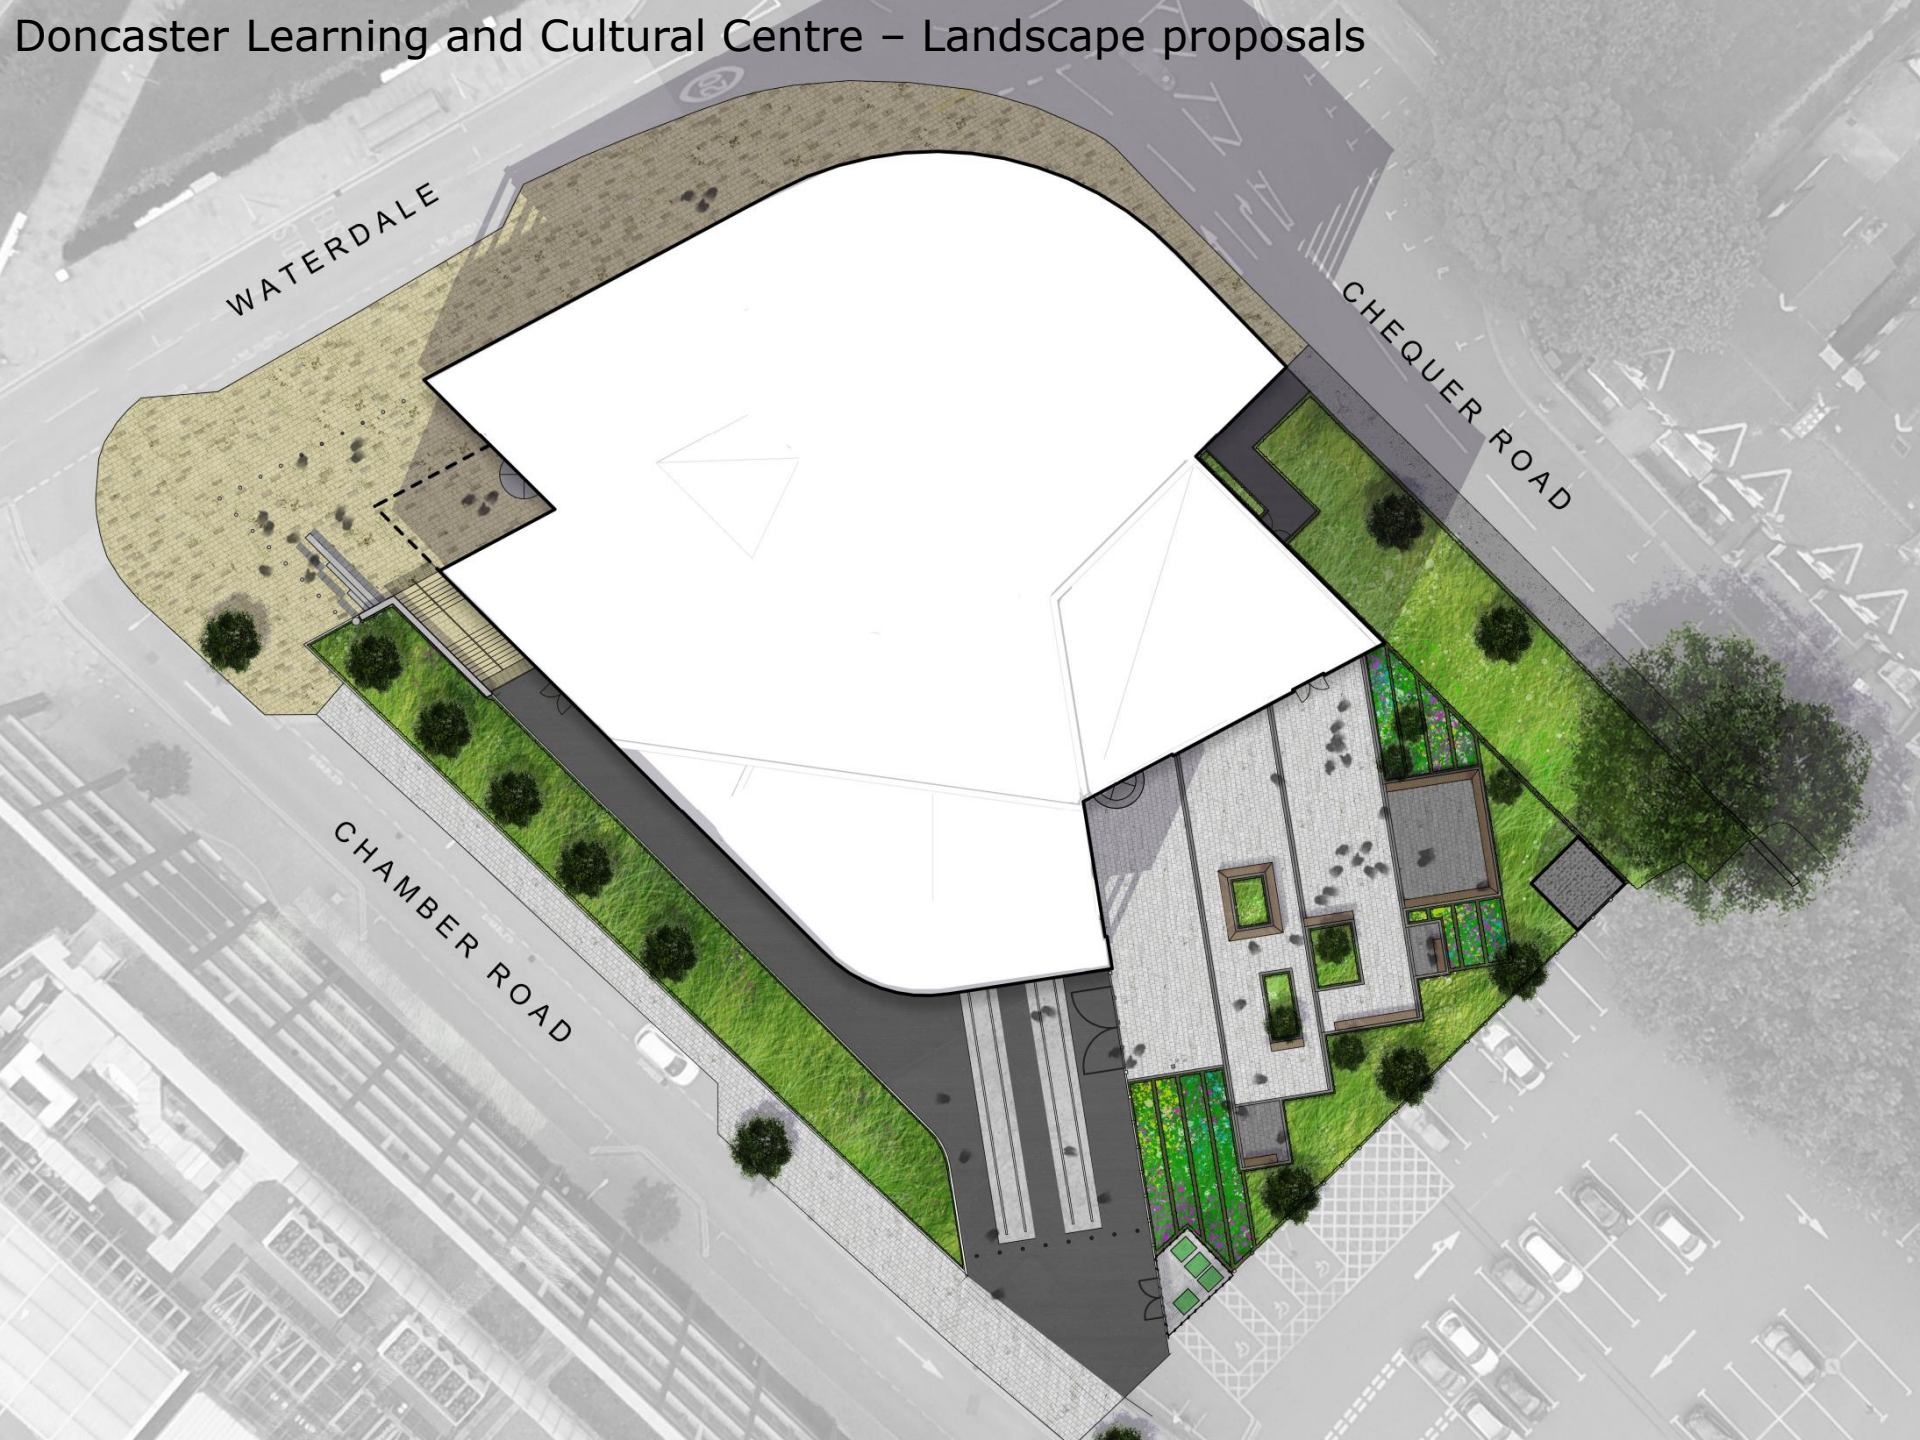

Doncaster Cultural and Learning Centre (DCLC) Project:
Update Report

Appendix 1:
Current design proposals for the
new DCLC Building

Proposed Doncaster Cultural and Learning Centre View from Waterdale /Chequer Road Roundabout

Proposed Doncaster Cultural and Learning Centre View from front of Civic Offices, Waterdale

Proposed Doncaster Cultural and Learning Centre
View from front of Civic Offices, Waterdale

Proposed Doncaster Cultural and Learning Centre Landscaping to rear inc. view of Rail Heritage Centre

Doncaster Learning and Cultural Centre – Landscape proposals

WATERDALE

CHEQUER ROAD

CHAMBER ROAD

Lower Ground Floor

Ground Floor

First Floor