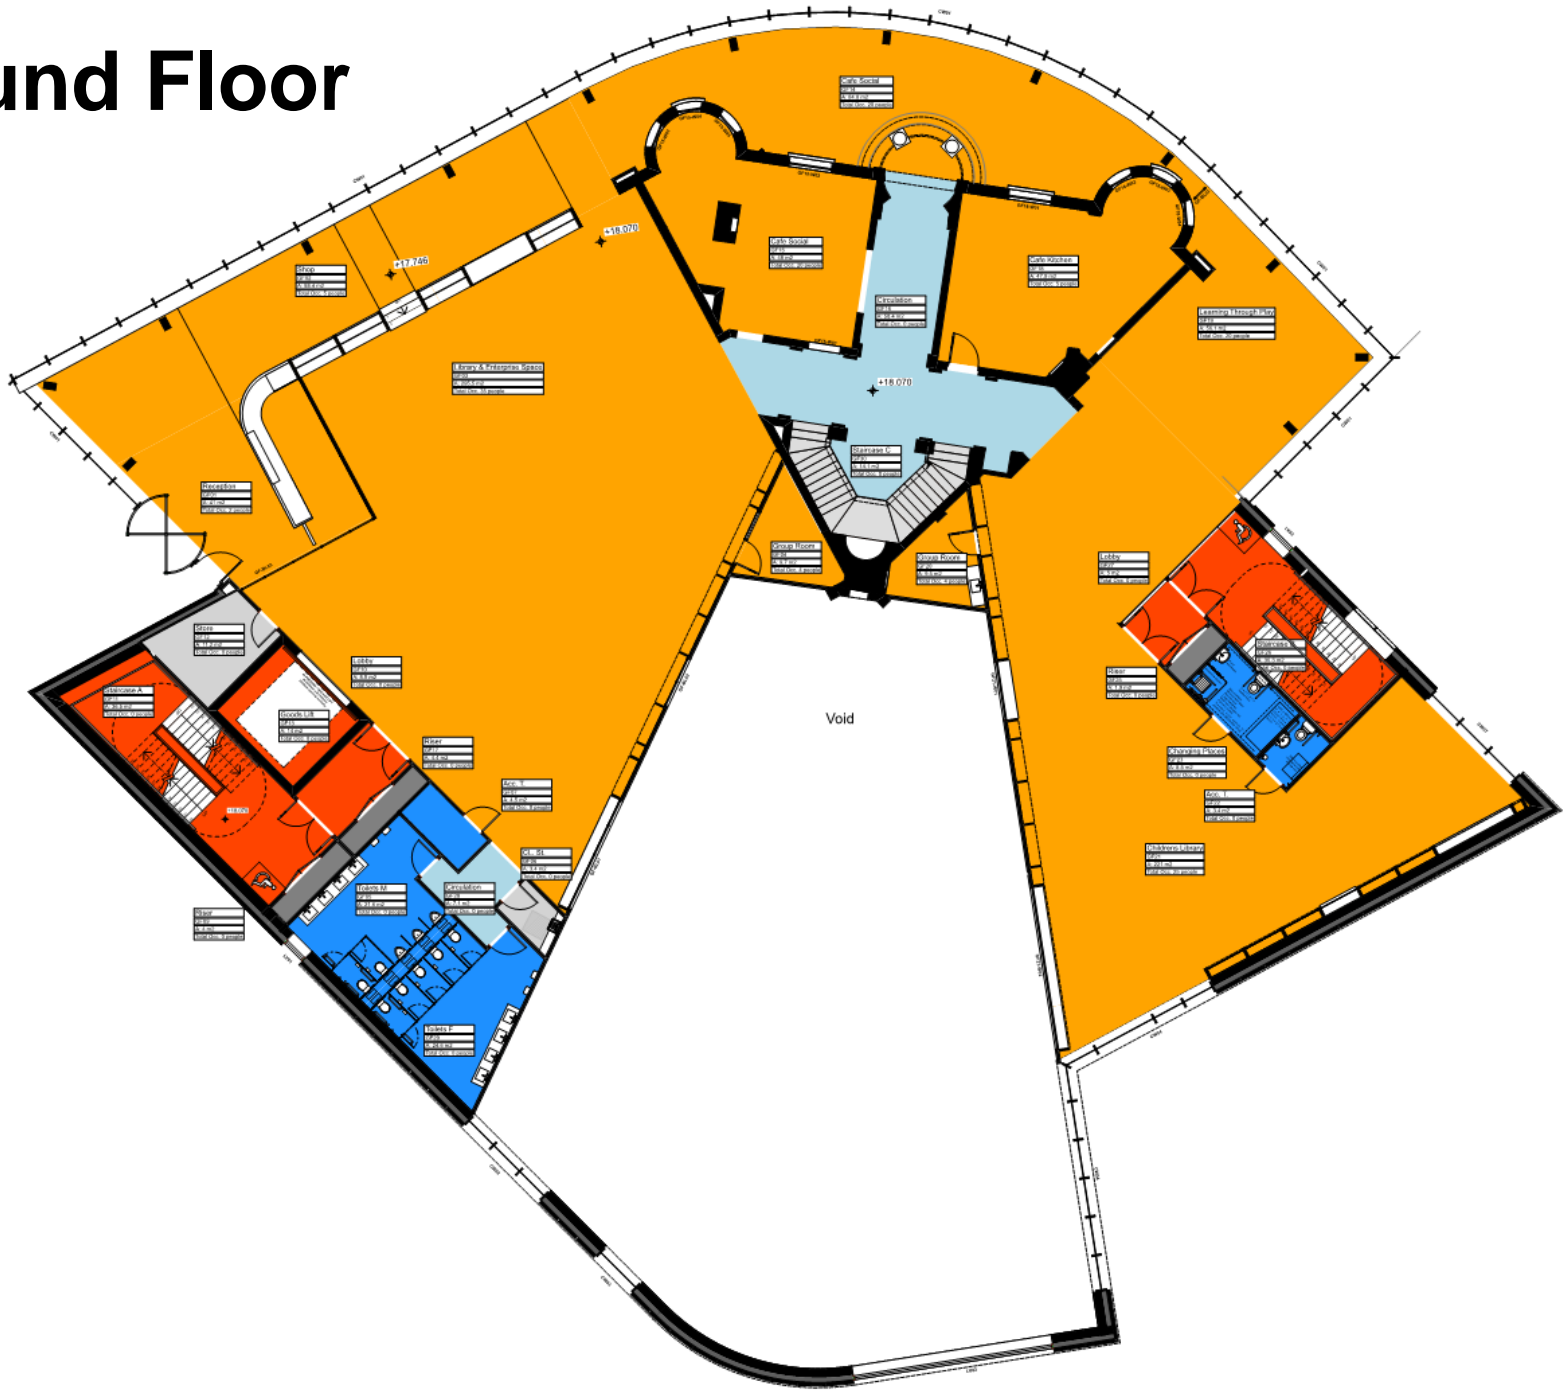

Doncaster Learning and Cultural Centre – Landscape proposals

WATERDALE

CHEQUER ROAD

CHAMBER ROAD

Lower Ground Floor

Ground Floor

First Floor